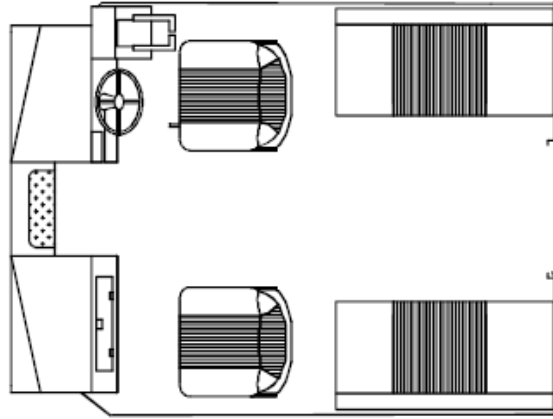

Alaska Series – Regular Length Cabin (RLC) Configurations

Configuration # 1

Port and starboard high-back seats with swivel & horseshoe suspension mounted on a dry seat storage box.

Configuration # 2

Port and starboard high-back seats with swivel & horseshoe suspension mounted on a dry seat storage boxes. One pair of 42" sleeper seats with lift off back and hinged seat lids with under seat storage, portside sleeper has port-o-potty cut out.

Configuration # 7

Port and starboard high-back seats with swivel & horseshoe suspension mounted on dry seat storage boxes. One 42" seat with lift off back and hinged seat lid with under seat storage on starboard side. Portside head includes electric switch & macerator, 6 gallon waste tank, toilet paper holder, port side grab rail, cabinet light, storage shelf, with locking starboard swing door with diamond kick plates on bottom inside and out. Wash down kit included.

Configuration # 8

Port and starboard heavy duty suspension seats mounted on seat boxes. One starboard side 42" seat with lift off back and hinged seat lid with under seat storage. Portside removable dinette table with 4 cup holders and forward facing 24" jump seat with under seat storage.

Alaska Series – Medium Length Cabin – (MLC) Configurations

Configuration # 3

Port and starboard high-back seats with swivel and horseshoe suspension mounted on dry seat boxes. One pair of 42" sleeper seats with lift off back and hinged seat lids with under seat storage. Starboard side galley includes ice box, stainless steel sink, electric faucet, cook stove/heater, painted aluminum counter top. Portside head includes electric switch & macerator, 6 gallon waste tank, toilet paper holder, portside grab rail, cabinet light, storage shelf, with locking starboard swing door with diamond kick plates on bottom inside and out. Wash down kit included.