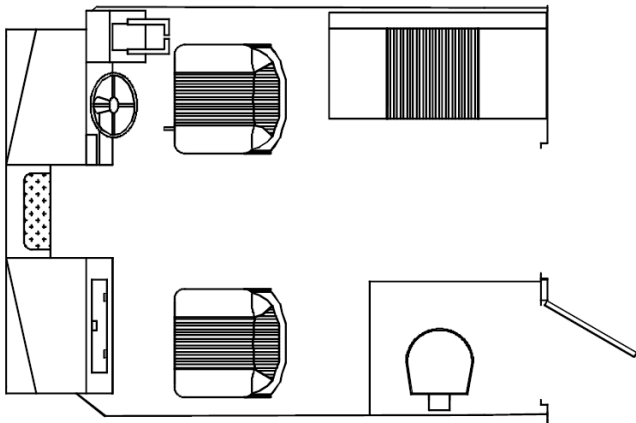

Alaska Series – Regular Length Cabin (RLC) Configurations

Configuration # 1

Port and starboard high-back seats with swivel & horseshoe suspension mounted on a dry seat storage box.

Configuration # 2

Port and starboard high-back seats with swivel & horseshoe suspension mounted on a dry seat storage boxes. One pair of 42" sleeper seats with lift off back and hinged seat lids with under seat storage, portside sleeper has port-o-potty cut out.

Configuration # 7

Port and starboard high-back seats with swivel & horseshoe suspension mounted on dry seat storage boxes. One 42" seat with lift off back and hinged seat lid with under seat storage on starboard side. Portside head includes electric switch & macerator, 6 gallon waste tank, toilet paper holder, port side grab rail, cabinet light, storage shelf, with locking starboard swing door with diamond kick plates on bottom inside and out. Wash down kit included.

Configuration # 8

Port and starboard heavy duty suspension seats mounted on seat boxes. One starboard side 42" seat with lift off back and hinged seat lid with under seat storage. Portside removable dinette table with 4 cup holders and forward facing 24" jump seat with under seat storage.

Alaska Series – Medium Length Cabin – (MLC) Configurations

Configuration # 3

Port and starboard high-back seats with swivel and horseshoe suspension mounted on dry seat boxes. One pair of 42" sleeper seats with lift off back and hinged seat lids with under seat storage. Starboard side galley includes ice box, stainless steel sink, electric faucet, cook stove/heater, painted aluminum counter top. Portside head includes electric switch & macerator, 6 gallon waste tank, toilet paper holder, portside grab rail, cabinet light, storage shelf, with locking starboard swing door with diamond kick plates on bottom inside and out. Wash down kit included.