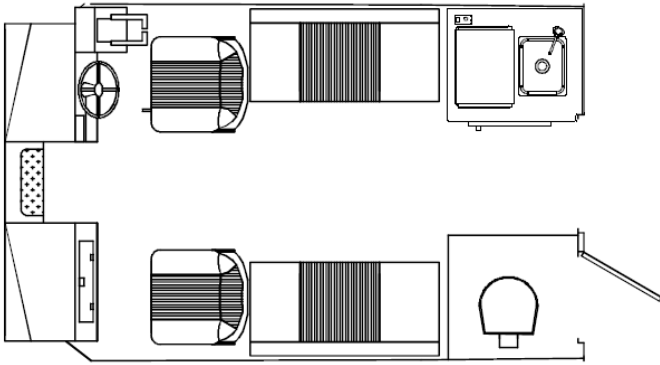

Alaska Series – Regular Length Cabin (RLC) Configurations

Configuration # 1

Port and starboard high-back seats with swivel & horseshoe suspension mounted on a dry seat storage box.

Configuration # 2

Port and starboard high-back seats with swivel & horseshoe suspension mounted on a dry seat storage boxes. One pair of 42" sleeper seats with lift off back and hinged seat lids with under seat storage, portside sleeper has port-o-potty cut out.

Configuration # 7

Port and starboard high-back seats with swivel & horseshoe suspension mounted on dry seat storage boxes. One 42" seat with lift off back and hinged seat lid with under seat storage on starboard side. Portside head includes electric switch & macerator, 6 gallon waste tank, toilet paper holder, port side grab rail, cabinet light, storage shelf, with locking starboard swing door with diamond kick plates on bottom inside and out. Wash down kit included.

Configuration # 8

Port and starboard heavy duty suspension seats mounted on seat boxes. One starboard side 42" seat with lift off back and hinged seat lid with under seat storage. Portside removable dinette table with 4 cup holders and forward facing 24" jump seat with under seat storage.

Alaska Series – Medium Length Cabin – (MLC) Configurations

Configuration # 3

Port and starboard high-back seats with swivel and horseshoe suspension mounted on dry seat boxes. One pair of 42" sleeper seats with lift off back and hinged seat lids with under seat storage. Starboard side galley includes ice box, stainless steel sink, electric faucet, cook stove/heater, painted aluminum counter top. Portside head includes electric switch & macerator, 6 gallon waste tank, toilet paper holder, portside grab rail, cabinet light, storage shelf, with locking starboard swing door with diamond kick plates on bottom inside and out. Wash down kit included.