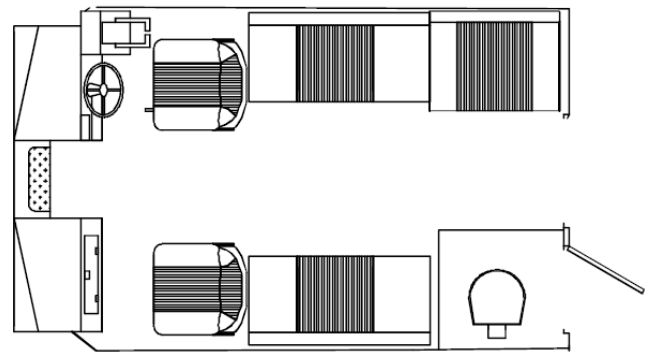

Configuration # 7

Port and starboard high-back seats with swivel & horseshoe suspension mounted on dry seat storage boxes. One 42" seat with lift off back and hinged seat lid with under seat storage on starboard side. Portside head includes electric switch & macerator, 6 gallon waste tank, toilet paper holder, port side grab rail, cabinet light, storage shelf, with locking starboard swing door with diamond kick plates on bottom inside and out. Wash down kit included.

Configuration # 8

Port and starboard heavy duty suspension seats mounted on seat boxes. One starboard side 42" seat with lift off back and hinged seat lid with under seat storage. Portside removable dinette table with 4 cup holders and forward facing 24" jump seat with under seat storage.

Alaska Series – Medium Length Cabin – (MLC) Configurations

Configuration # 3

Port and starboard high-back seats with swivel and horseshoe suspension mounted on dry seat boxes. One pair of 42" sleeper seats with lift off back and hinged seat lids with under seat storage. Starboard side galley includes ice box, stainless steel sink, electric faucet, cook stove/heater, painted aluminum counter top. Portside head includes electric switch & macerator, 6 gallon waste tank, toilet paper holder, portside grab rail, cabinet light, storage shelf, with locking starboard swing door with diamond kick plates on bottom inside and out. Wash down kit included.

Configuration # 4

Port and starboard high-back seats with swivel and horseshoe suspension mounted on dry seat boxes. Starboard side 72" sleeper/bench combo seat with lift off back and hinged seat lids with under seat storage. Portside 42" sleeper seat with lift off back and hinged seat lid with under seat storage. Portside head includes electric switch & macerator, 6 gallon waste tank, toilet paper holder, portside grab rail, cabinet light, storage shelf, with locking starboard swing door with diamond kick plates on bottom inside and out. Wash down kit included.