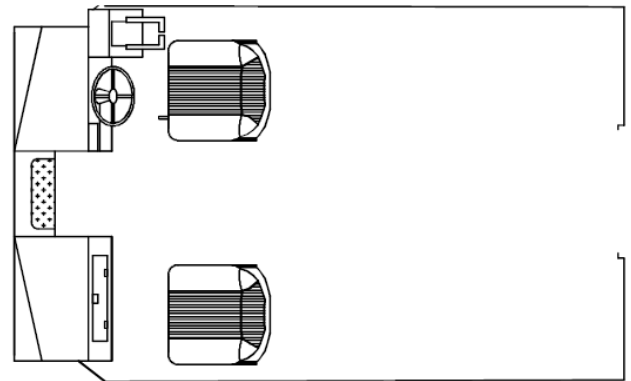

Configuration # 8

Port and starboard heavy duty suspension seats mounted on seat boxes. One starboard side 42" seat with lift off back and hinged seat lid with under seat storage. Portside removable dinette table with 4 cup holders and forward facing 24" jump seat with under seat storage.

Alaska Series – Medium Length Cabin – (MLC) Configurations

Configuration # 3

Port and starboard high-back seats with swivel and horseshoe suspension mounted on dry seat boxes. One pair of 42" sleeper seats with lift off back and hinged seat lids with under seat storage. Starboard side galley includes ice box, stainless steel sink, electric faucet, cook stove/heater, painted aluminum counter top. Portside head includes electric switch & macerator, 6 gallon waste tank, toilet paper holder, portside grab rail, cabinet light, storage shelf, with locking starboard swing door with diamond kick plates on bottom inside and out. Wash down kit included.

Configuration # 4

Port and starboard high-back seats with swivel and horseshoe suspension mounted on dry seat boxes. Starboard side 72" sleeper/bench combo seat with lift off back and hinged seat lids with under seat storage. Portside 42" sleeper seat with lift off back and hinged seat lid with under seat storage. Portside head includes electric switch & macerator, 6 gallon waste tank, toilet paper holder, portside grab rail, cabinet light, storage shelf, with locking starboard swing door with diamond kick plates on bottom inside and out. Wash down kit included.

Configuration # 5

Port and starboard high-back seats with swivel and horseshoe suspension mounted on dry seat boxes. Starboard side 42" sleeper seat with lift off back and hinged seat lid with under seat storage. Starboard side galley includes ice box, stainless steel sink, electric faucet, cook stove/heater, painted aluminum counter top. Portside 72" sleeper/bench combo seat with lift off back and hinged seat lids with under storage.