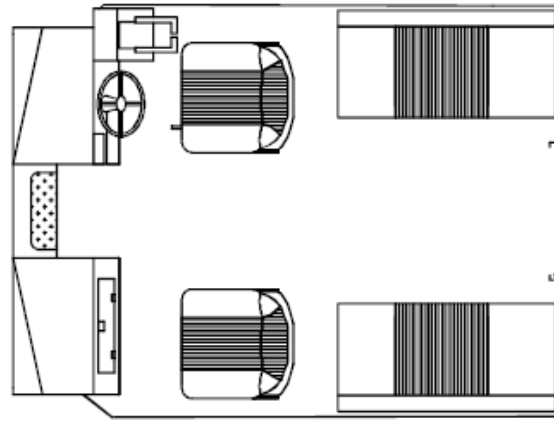

Alaska Series – Regular Length Cabin (RLC) Configurations

Configuration # 1

Port and starboard high-back seats with swivel & horseshoe suspension mounted on a dry seat storage box.

Configuration # 2

Port and starboard high-back seats with swivel & horseshoe suspension mounted on a dry seat storage boxes. One pair of 42" sleeper seats with lift off back and hinged seat lids with under seat storage, portside sleeper has port-o-potty cut out.

Configuration # 7

Port and starboard high-back seats with swivel & horseshoe suspension mounted on dry seat storage boxes. One 42" seat with lift off back and hinged seat lid with under seat storage on starboard side. Portside head includes electric switch & macerator, 6 gallon waste tank, toilet paper holder, port side grab rail, cabinet light, storage shelf, with locking starboard swing door with diamond kick plates on bottom inside and out. Wash down kit included.

Configuration # 8

Port and starboard heavy duty suspension seats mounted on seat boxes. One starboard side 42" seat with lift off back and hinged seat lid with under seat storage. Portside removable dinette table with 4 cup holders and forward facing 24" jump seat with under seat storage.

Alaska Series – Medium Length Cabin – (MLC) Configurations

Configuration # 3

Port and starboard high-back seats with swivel and horseshoe suspension mounted on dry seat boxes. One pair of 42" sleeper seats with lift off back and hinged seat lids with under seat storage. Starboard side galley includes ice box, stainless steel sink, electric faucet, cook stove/heater, painted aluminum counter top. Portside head includes electric switch & macerator, 6 gallon waste tank, toilet paper holder, portside grab rail, cabinet light, storage shelf, with locking starboard swing door with diamond kick plates on bottom inside and out. Wash down kit included.