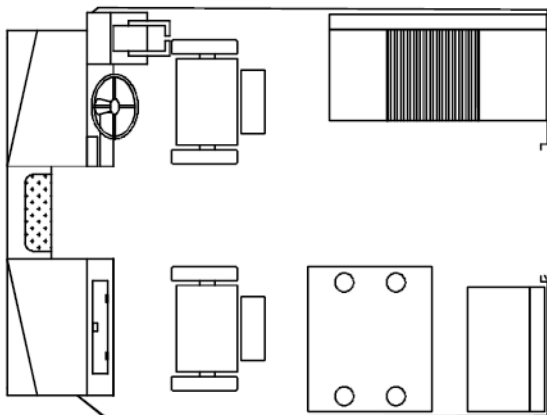

Alaska Series – Regular Length Cabin (RLC) Configurations

Configuration # 1

Port and starboard high-back seats with swivel & horseshoe suspension mounted on a dry seat storage box.

Configuration # 2

Port and starboard high-back seats with swivel & horseshoe suspension mounted on a dry seat storage boxes. One pair of 42" sleeper seats with lift off back and hinged seat lids with under seat storage, portside sleeper has port-o-potty cut out.

Configuration # 7

Port and starboard high-back seats with swivel & horseshoe suspension mounted on dry seat storage boxes. One 42" seat with lift off back and hinged seat lid with under seat storage on starboard side. Portside head includes electric switch & macerator, 6 gallon waste tank, toilet paper holder, port side grab rail, cabinet light, storage shelf, with locking starboard swing door with diamond kick plates on bottom inside and out. Wash down kit included.

Configuration # 8

Port and starboard heavy duty suspension seats mounted on seat boxes. One starboard side 42" seat with lift off back and hinged seat lid with under seat storage. Portside removable dinette table with 4 cup holders and forward facing 24" jump seat with under seat storage.

Alaska Series – Medium Length Cabin – (MLC) Configurations

Configuration # 3

Port and starboard high-back seats with swivel and horseshoe suspension mounted on dry seat boxes. One pair of 42" sleeper seats with lift off back and hinged seat lids with under seat storage. Starboard side galley includes ice box, stainless steel sink, electric faucet, cook stove/heater, painted aluminum counter top. Portside head includes electric switch & macerator, 6 gallon waste tank, toilet paper holder, portside grab rail, cabinet light, storage shelf, with locking starboard swing door with diamond kick plates on bottom inside and out. Wash down kit included.