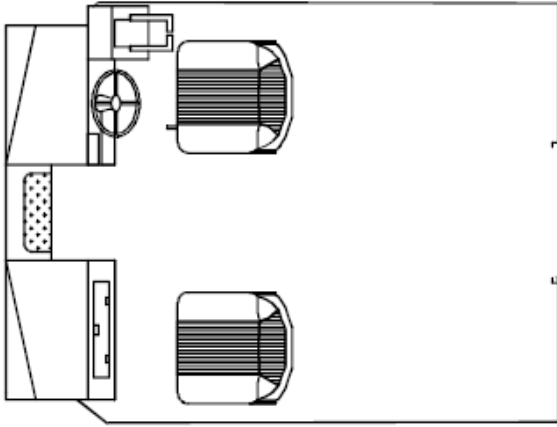

Alaska Series – Regular Length Cabin (RLC) Configurations

Configuration # 1

Port and starboard high-back seats with swivel & horseshoe suspension mounted on a dry seat storage box.

Configuration # 2

Port and starboard high-back seats with swivel & horseshoe suspension mounted on a dry seat storage boxes. One pair of 42" sleeper seats with lift off back and hinged seat lids with under seat storage, portside sleeper has port-o-potty cut out.

Configuration # 7

Port and starboard high-back seats with swivel & horseshoe suspension mounted on dry seat storage boxes. One 42" seat with lift off back and hinged seat lid with under seat storage on starboard side. Portside head includes electric switch & macerator, 6 gallon waste tank, toilet paper holder, port side grab rail, cabinet light, storage shelf, with locking starboard swing door with diamond kick plates on bottom inside and out. Wash down kit included.

Configuration # 8

Port and starboard heavy duty suspension seats mounted on seat boxes. One starboard side 42" seat with lift off back and hinged seat lid with under seat storage. Portside removable dinette table with 4 cup holders and forward facing 24" jump seat with under seat storage.

Alaska Series – Medium Length Cabin – (MLC) Configurations

Configuration # 3

Port and starboard high-back seats with swivel and horseshoe suspension mounted on dry seat boxes. One pair of 42" sleeper seats with lift off back and hinged seat lids with under seat storage. Starboard side galley includes ice box, stainless steel sink, electric faucet, cook stove/heater, painted aluminum counter top. Portside head includes electric switch & macerator, 6 gallon waste tank, toilet paper holder, portside grab rail, cabinet light, storage shelf, with locking starboard swing door with diamond kick plates on bottom inside and out. Wash down kit included.