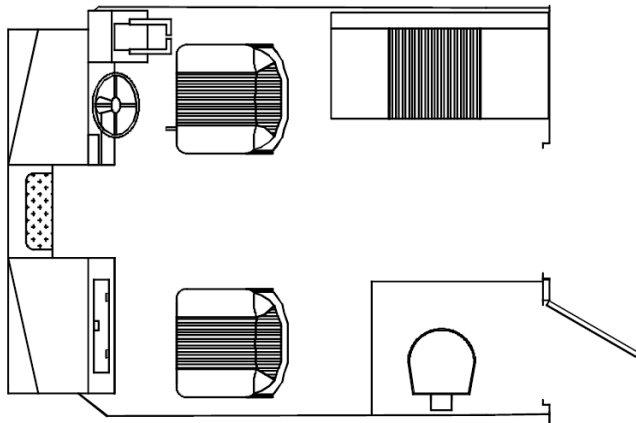

Alaska Series – Regular Length Cabin (RLC) Configurations

Configuration # 1

Port and starboard high-back seats with swivel & horseshoe suspension mounted on a dry seat storage box.

Configuration # 2

Port and starboard high-back seats with swivel & horseshoe suspension mounted on a dry seat storage boxes. One pair of 42" sleeper seats with lift off back and hinged seat lids with under seat storage, portside sleeper has port-o-potty cut out.

Configuration # 7

Port and starboard high-back seats with swivel & horseshoe suspension mounted on dry seat storage boxes. One 42" seat with lift off back and hinged seat lid with under seat storage on starboard side. Portside head includes electric switch & macerator, 6 gallon waste tank, toilet paper holder, port side grab rail, cabinet light, storage shelf, with locking starboard swing door with diamond kick plates on bottom inside and out. Wash down kit included.

Configuration # 8

Port and starboard heavy duty suspension seats mounted on seat boxes. One starboard side 42" seat with lift off back and hinged seat lid with under seat storage. Portside removable dinette table with 4 cup holders and forward facing 24" jump seat with under seat storage.

Alaska Series – Medium Length Cabin – (MLC) Configurations

Configuration # 3

Port and starboard high-back seats with swivel and horseshoe suspension mounted on dry seat boxes. One pair of 42" sleeper seats with lift off back and hinged seat lids with under seat storage. Starboard side galley includes ice box, stainless steel sink, electric faucet, cook stove/heater, painted aluminum counter top. Portside head includes electric switch & macerator, 6 gallon waste tank, toilet paper holder, portside grab rail, cabinet light, storage shelf, with locking starboard swing door with diamond kick plates on bottom inside and out. Wash down kit included.