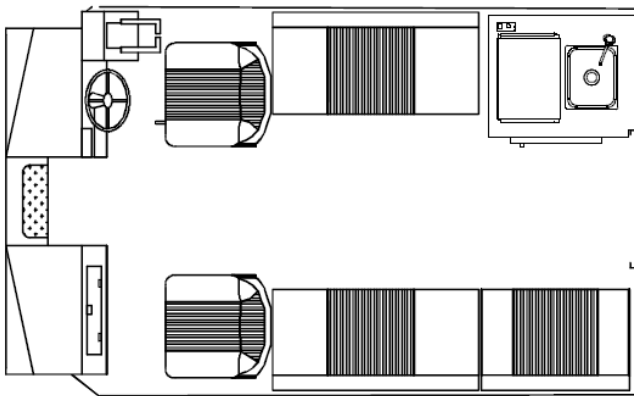

Alaska Series – Regular Length Cabin (RLC) Configurations

Configuration # 1

Port and starboard high-back seats with swivel & horseshoe suspension mounted on a dry seat storage box.

Configuration # 2

Port and starboard high-back seats with swivel & horseshoe suspension mounted on a dry seat storage boxes. One pair of 42" sleeper seats with lift off back and hinged seat lids with under seat storage, portside sleeper has port-o-potty cut out.

Alaska Series – Medium Length Cabin – (MLC) Configurations

Configuration # 3

Port and starboard high-back seats with swivel and horseshoe suspension mounted on dry seat boxes. One pair of 42" sleeper seats with lift off back and hinged seat lids with under seat storage. Starboard side galley includes ice box, stainless steel sink, electric faucet, cook stove/heater, painted aluminum counter top. Portside head includes electric switch & macerator, 6 gallon waste tank, toilet paper holder, portside grab rail, cabinet light, storage shelf, with locking starboard swing door with diamond kick plates on bottom inside and out. Wash down kit included.

Configuration # 4

Port and starboard high-back seats with swivel and horseshoe suspension mounted on dry seat boxes. Starboard side 72" sleeper/bench combo seat with lift off back and hinged seat lids with under seat storage. Portside 42" sleeper seat with lift off back and hinged seat lid with under seat storage. Portside head includes electric switch & macerator, 6 gallon waste tank, toilet paper holder, portside grab rail, cabinet light, storage shelf, with locking starboard swing door with diamond kick plates on bottom inside and out. Wash down kit included.