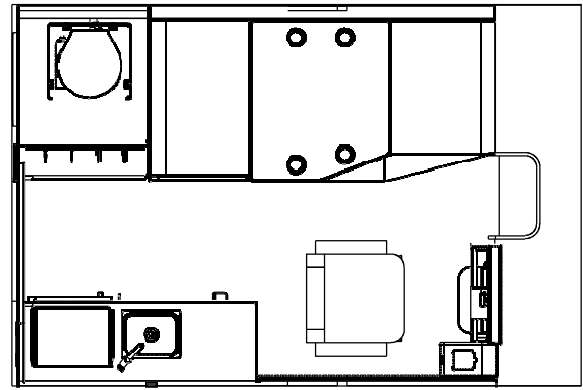

**Configuration # 4**

Starboard side seat with arm rests and flip up bolster for piloting from a sitting or standing position mounted on a storage box. 32" X 36" dinette table with 6' sleeper bed combo, in floor storage under the table, Galley includes ice box, stainless steel sink, electric faucet, cabinet storage, cook stove/heater and a laminate counter top.

**Configuration # 10**

Port and starboard heavy duty suspension seats mounted on a storage boxes. Starboard side 36" jump with under seat storage. Port side dinette table with storage under floor.

# Pacific Series –Medium Length Cabin – (MLC) Configurations

## Configuration # 7

Starboard side heavy duty suspension seat. Galley includes ice box, stainless steel sink, electric faucet, cabinet storage, 3 storage drawers, cook stove/heater and a laminate counter top. Port side 32" X 36" dinette table with 6' sleeper bed combo and in floor storage under the table. Head includes electric switch & macerator, 6 gallon waste tank, toilet paper holder, port side grab rail, cabinet light, storage shelf, with locking starboard swing door with diamond kick plates on bottom inside and out. Wash down kit included.