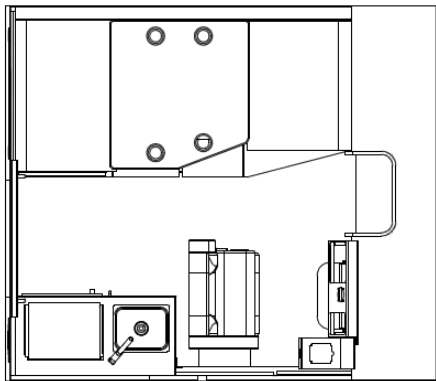

# Pacific Series – Regular Length Cabin (RLC) Configurations

**Configuration # 1**

Port and starboard side seats with arm rests and flip up bolster for piloting from a sitting or standing position mounted on a storage box.

**Configuration # 2**

Port and starboard side seats with arm rests and flip up bolster for piloting from a sitting or standing position mounted on a storage box. Pair of 36" sleeper seats, lift off back and hinged seat lids with inbox storage.

**Configuration # 4**

Starboard side seat with arm rests and flip up bolster for piloting from a sitting or standing position mounted on a storage box. 32" X 36" dinette table with 6' sleeper bed combo, in floor storage under the table, Galley includes ice box, stainless steel sink, electric faucet, cabinet storage, cook stove/heater and a laminate counter top.

**Configuration # 5**

Starboard side seat with arm rests and flip up bolster for piloting from a sitting or standing position mounted on a storage box. 32" X 36" dinette table with 6' sleeper bed combo and in floor storage under the table. One 36" jump seat, lift off back and hinged seat lid with inbox storage