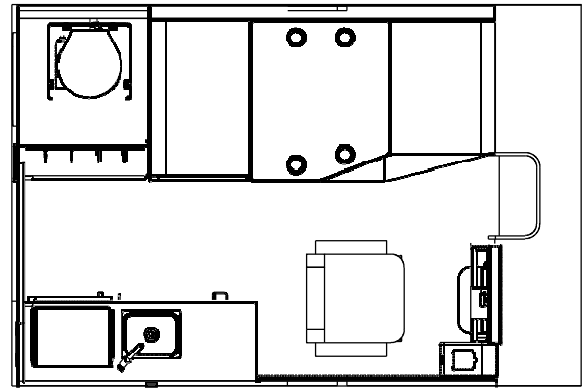

Configuration # 4

Starboard side seat with arm rests and flip up bolster for piloting from a sitting or standing position mounted on a storage box. 32" X 36" dinette table with 6' sleeper bed combo, in floor storage under the table, Galley includes ice box, stainless steel sink, electric faucet, cabinet storage, cook stove/heater and a laminate counter top.

Configuration # 10

Port and starboard heavy duty suspension seats mounted on a storage boxes. Starboard side 36" jump with under seat storage. Port side dinette table with storage under floor.

Pacific Series –Medium Length Cabin – (MLC) Configurations

Configuration # 6

Port and starboard side seats with arm rests and flip up bolster for piloting from a sitting or standing position mounted on a storage box. Port side head includes electric switch & macerator, 6 gallon waste tank, toilet paper holder, port side grab rail, cabinet light storage shelf and removable plumbing access cover. Head has locking starboard swing door with diamond kick plates on bottom inside and out. Wash down kit included.

Configuration # 7

Starboard side heavy duty suspension seat. Galley includes ice box, stainless steel sink, electric faucet, cabinet storage, 3 storage drawers, cook stove/heater and a laminate counter top. Port side 32" X 36" dinette table with 6' sleeper bed combo and in floor storage under the table. Head includes electric switch & macerator, 6 gallon waste tank, toilet paper holder, port side grab rail, cabinet light, storage shelf, with locking starboard swing door with diamond kick plates on bottom inside and out. Wash down kit included.