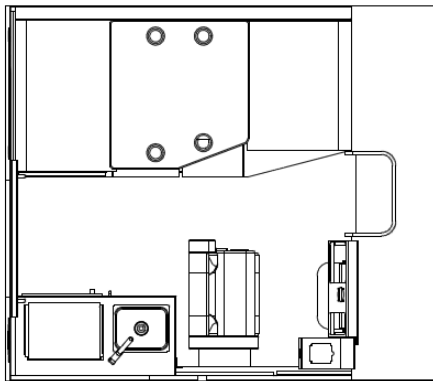

Pacific Series – Regular Length Cabin (RLC) Configurations

Configuration # 1

Port and starboard side seats with arm rests and flip up bolster for piloting from a sitting or standing position mounted on a storage box.

Configuration # 2

Port and starboard side seats with arm rests and flip up bolster for piloting from a sitting or standing position mounted on a storage box. Pair of 36" sleeper seats, lift off back and hinged seat lids with inbox storage.

Configuration # 4

Starboard side seat with arm rests and flip up bolster for piloting from a sitting or standing position mounted on a storage box. 32" X 36" dinette table with 6' sleeper bed combo, in floor storage under the table, Galley includes ice box, stainless steel sink, electric faucet, cabinet storage, cook stove/heater and a laminate counter top.

Configuration # 7

Starboard side heavy duty suspension seat. Galley includes ice box, stainless steel sink, electric faucet, cabinet storage, 3 storage drawers, cook stove/heater and a laminate counter top. Port side 32" X 36" dinette table with 6' sleeper bed combo and in floor storage under the table. Head includes electric switch & macerator, 6 gallon waste tank, toilet paper holder, port side grab rail, cabinet light, storage shelf, with locking starboard swing door with diamond kick plates on bottom inside and out. Wash down kit included.