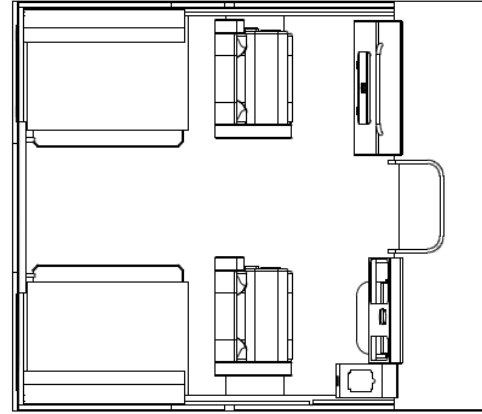

Pacific Series – Regular Length Cabin (RLC) Configurations

Configuration # 1

Port and starboard side seats with arm rests and flip up bolster for piloting from a sitting or standing position mounted on a storage box.

Configuration # 2

Port and starboard side seats with arm rests and flip up bolster for piloting from a sitting or standing position mounted on a storage box. Pair of 36" sleeper seats, lift off back and hinged seat lids with inbox storage.

Configuration # 4

Starboard side seat with arm rests and flip up bolster for piloting from a sitting or standing position mounted on a storage box. 32" X 36" dinette table with 6' sleeper bed combo, in floor storage under the table, Galley includes ice box, stainless steel sink, electric faucet, cabinet storage, cook stove/heater and a laminate counter top.

Configuration # 5

Starboard side seat with arm rests and flip up bolster for piloting from a sitting or standing position mounted on a storage box. 32" X 36" dinette table with 6' sleeper bed combo and in floor storage under the table. One 36" jump seat, lift off back and hinged seat lid with inbox storage