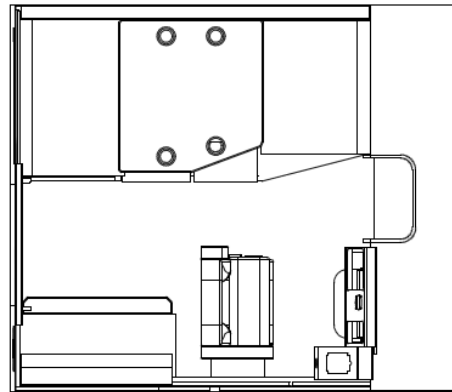

# Pacific Series – Regular Length Cabin (RLC) Configurations

**Configuration # 1**

Port and starboard side seats with arm rests and flip up bolster for piloting from a sitting or standing position mounted on a storage box.

**Configuration # 2**

Port and starboard side seats with arm rests and flip up bolster for piloting from a sitting or standing position mounted on a storage box. Pair of 36" sleeper seats, lift off back and hinged seat lids with inbox storage.

**Configuration # 4**

Starboard side seat with arm rests and flip up bolster for piloting from a sitting or standing position mounted on a storage box. 32" X 36" dinette table with 6' sleeper bed combo, in floor storage under the table, Galley includes ice box, stainless steel sink, electric faucet, cabinet storage, cook stove/heater and a laminate counter top.

**Configuration # 5**

Starboard side seat with arm rests and flip up bolster for piloting from a sitting or standing position mounted on a storage box. 32" X 36" dinette table with 6' sleeper bed combo and in floor storage under the table. One 36" jump seat, lift off back and hinged seat lid with inbox storage