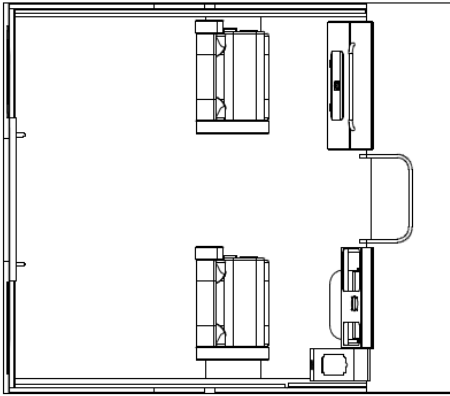

Pacific Series – Regular Length Cabin (RLC) Configurations

Configuration # 1

Port and starboard side seats with arm rests and flip up bolster for piloting from a sitting or standing position mounted on a storage box.

Configuration # 2

Port and starboard side seats with arm rests and flip up bolster for piloting from a sitting or standing position mounted on a storage box. Pair of 36" sleeper seats, lift off back and hinged seat lids with inbox storage.

Configuration # 4

Starboard side seat with arm rests and flip up bolster for piloting from a sitting or standing position mounted on a storage box. 32" X 36" dinette table with 6' sleeper bed combo, in floor storage under the table, Galley includes ice box, stainless steel sink, electric faucet, cabinet storage, cook stove/heater and a laminate counter top.

Configuration # 5

Starboard side seat with arm rests and flip up bolster for piloting from a sitting or standing position mounted on a storage box. 32" X 36" dinette table with 6' sleeper bed combo and in floor storage under the table. One 36" jump seat, lift off back and hinged seat lid with inbox storage