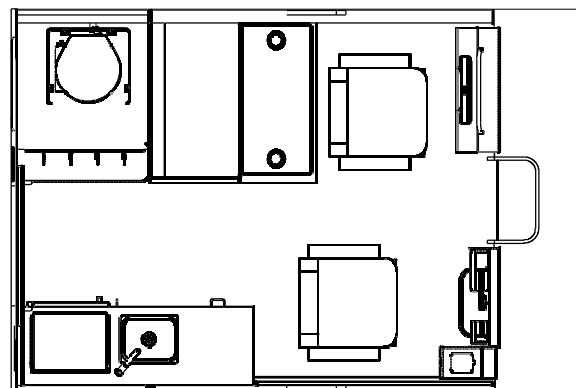

## Configuration # 6

Port and starboard side seats with arm rests and flip up bolster for piloting from a sitting or standing position mounted on a storage box. Port side head includes electric switch & macerator, 6 gallon waste tank, toilet paper holder, port side grab rail, cabinet light storage shelf and removable plumbing access cover. Head has locking starboard swing door with diamond kick plates on bottom inside and out. Wash down kit included.

## Configuration # 7

Starboard side heavy duty suspension seat. Galley includes ice box, stainless steel sink, electric faucet, cabinet storage, 3 storage drawers, cook stove/heater and a laminate counter top. Port side 32" X 36" dinette table with 6' sleeper bed combo and in floor storage under the table. Head includes electric switch & macerator, 6 gallon waste tank, toilet paper holder, port side grab rail, cabinet light, storage shelf, with locking starboard swing door with diamond kick plates on bottom inside and out. Wash down kit included.

## Configuration # 9

Starboard side seat with arm rests and flip up bolster for piloting from a sitting or standing position mounted on a storage box. Galley includes ice box, stainless steel sink, electric faucet, cabinet storage, 3 storage drawers, cook stove/heater and a laminate counter top. Port side 32" X 36" dinette table with 6' sleeper bed combo and in floor storage under the table. Head includes electric switch & macerator, 6 gallon waste tank, toilet paper holder, port side grab rail, cabinet light, storage shelf, locking starboard swing door with diamond kick plates on bottom inside and out. Wash down kit included.