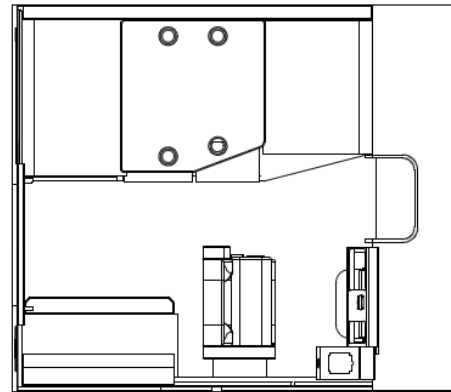

Pacific Series – Regular Length Cabin (RLC) Configurations

Configuration # 1

Port and starboard side seats with arm rests and flip up bolster for piloting from a sitting or standing position mounted on a storage box.

Configuration # 2

Port and starboard side seats with arm rests and flip up bolster for piloting from a sitting or standing position mounted on a storage box. Pair of 36" sleeper seats, lift off back and hinged seat lids with inbox storage.

Configuration # 4

Starboard side seat with arm rests and flip up bolster for piloting from a sitting or standing position mounted on a storage box. 32" X 36" dinette table with 6' sleeper bed combo, in floor storage under the table, Galley includes ice box, stainless steel sink, electric faucet, cabinet storage, cook stove/heater and a laminate counter top.

Configuration # 5

Starboard side seat with arm rests and flip up bolster for piloting from a sitting or standing position mounted on a storage box. 32" X 36" dinette table with 6' sleeper bed combo and in floor storage under the table. One 36" jump seat, lift off back and hinged seat lid with inbox storage