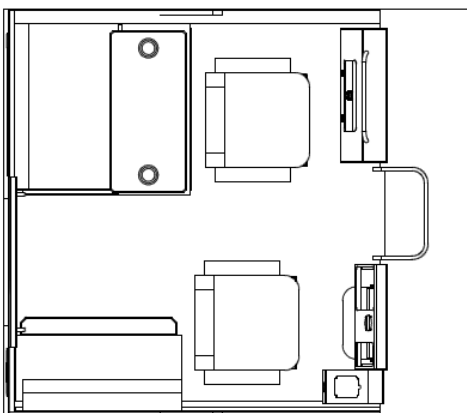

Pacific Series – Regular Length Cabin (RLC) Configurations

Configuration # 1

Port and starboard side seats with arm rests and flip up bolster for piloting from a sitting or standing position mounted on a storage box.

Configuration # 2

Port and starboard side seats with arm rests and flip up bolster for piloting from a sitting or standing position mounted on a storage box. Pair of 36" sleeper seats, lift off back and hinged seat lids with inbox storage.

Configuration # 4

Starboard side seat with arm rests and flip up bolster for piloting from a sitting or standing position mounted on a storage box. 32" X 36" dinette table with 6' sleeper bed combo, in floor storage under the table, Galley includes ice box, stainless steel sink, electric faucet, cabinet storage, cook stove/heater and a laminate counter top.

Configuration # 5

Starboard side seat with arm rests and flip up bolster for piloting from a sitting or standing position mounted on a storage box. 32" X 36" dinette table with 6' sleeper bed combo and in floor storage under the table. One 36" jump seat, lift off back and hinged seat lid with inbox storage