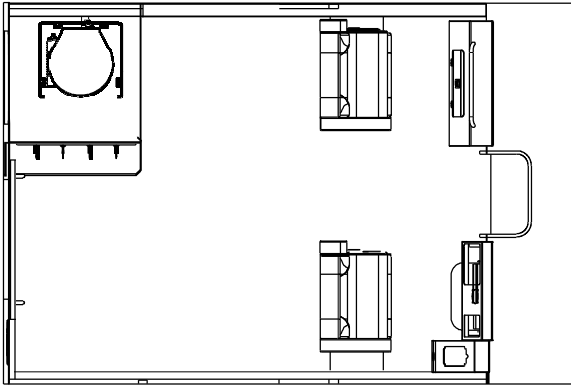

Pacific Series –Medium Length Cabin – (MLC) Configurations

Configuration # 6

Port and starboard side seats with arm rests and flip up bolster for piloting from a sitting or standing position mounted on a storage box. Port side head includes electric switch & macerator, 6 gallon waste tank, toilet paper holder, port side grab rail, cabinet light storage shelf and removable plumbing access cover. Head has locking starboard swing door with diamond kick plates on bottom inside and out. Wash down kit included.