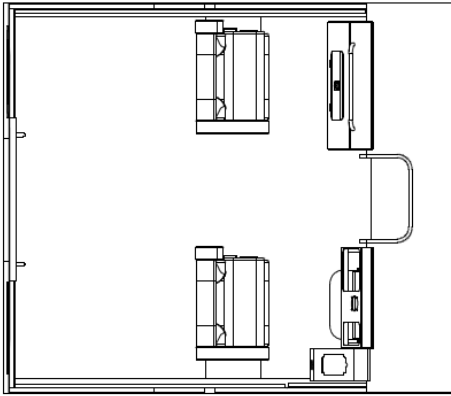

# Pacific Series – Regular Length Cabin (RLC) Configurations

**Configuration # 1**

Port and starboard side seats with arm rests and flip up bolster for piloting from a sitting or standing position mounted on a storage box.

**Configuration # 2**

Port and starboard side seats with arm rests and flip up bolster for piloting from a sitting or standing position mounted on a storage box. Pair of 36" sleeper seats, lift off back and hinged seat lids with inbox storage.

**Configuration # 4**

Starboard side seat with arm rests and flip up bolster for piloting from a sitting or standing position mounted on a storage box. 32" X 36" dinette table with 6' sleeper bed combo, in floor storage under the table, Galley includes ice box, stainless steel sink, electric faucet, cabinet storage, cook stove/heater and a laminate counter top.

**Configuration # 5**

Starboard side seat with arm rests and flip up bolster for piloting from a sitting or standing position mounted on a storage box. 32" X 36" dinette table with 6' sleeper bed combo and in floor storage under the table. One 36" jump seat, lift off back and hinged seat lid with inbox storage