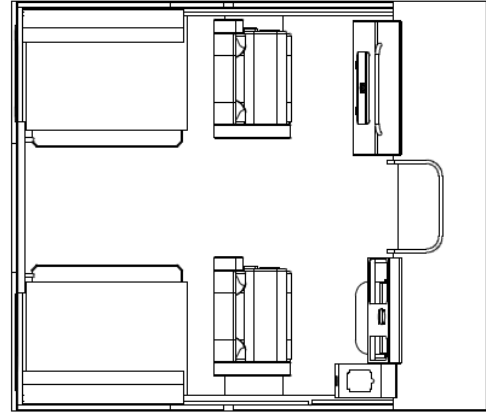

# Pacific Series – Regular Length Cabin (RLC) Configurations

**Configuration # 1**

Port and starboard side seats with arm rests and flip up bolster for piloting from a sitting or standing position mounted on a storage box.

**Configuration # 2**

Port and starboard side seats with arm rests and flip up bolster for piloting from a sitting or standing position mounted on a storage box. Pair of 36" sleeper seats, lift off back and hinged seat lids with inbox storage.

**Configuration # 4**

Starboard side seat with arm rests and flip up bolster for piloting from a sitting or standing position mounted on a storage box. 32" X 36" dinette table with 6' sleeper bed combo, in floor storage under the table, Galley includes ice box, stainless steel sink, electric faucet, cabinet storage, cook stove/heater and a laminate counter top.

**Configuration # 5**

Starboard side seat with arm rests and flip up bolster for piloting from a sitting or standing position mounted on a storage box. 32" X 36" dinette table with 6' sleeper bed combo and in floor storage under the table. One 36" jump seat, lift off back and hinged seat lid with inbox storage