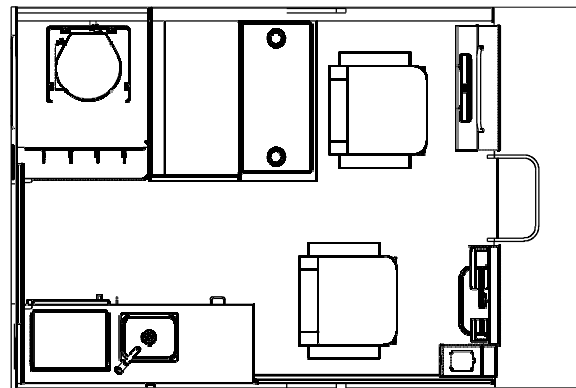

Configuration # 10

Port and starboard heavy duty suspension seats mounted on a storage boxes. Starboard side 36" jump with under seat storage. Port side dinette table with storage under floor.

Pacific Series –Medium Length Cabin – (MLC) Configurations

Configuration # 6

Port and starboard side seats with arm rests and flip up bolster for piloting from a sitting or standing position mounted on a storage box. Port side head includes electric switch & macerator, 6 gallon waste tank, toilet paper holder, port side grab rail, cabinet light storage shelf and removable plumbing access cover. Head has locking starboard swing door with diamond kick plates on bottom inside and out. Wash down kit included.

Configuration # 7

Starboard side heavy duty suspension seat. Galley includes ice box, stainless steel sink, electric faucet, cabinet storage, 3 storage drawers, cook stove/heater and a laminate counter top. Port side 32" X 36" dinette table with 6' sleeper bed combo and in floor storage under the table. Head includes electric switch & macerator, 6 gallon waste tank, toilet paper holder, port side grab rail, cabinet light, storage shelf, with locking starboard swing door with diamond kick plates on bottom inside and out. Wash down kit included.

Configuration # 9

Starboard side seat with arm rests and flip up bolster for piloting from a sitting or standing position mounted on a storage box. Galley includes ice box, stainless steel sink, electric faucet, cabinet storage, 3 storage drawers, cook stove/heater and a laminate counter top. Port side 32" X 36" dinette table with 6' sleeper bed combo and in floor storage under the table. Head includes electric switch & macerator, 6 gallon waste tank, toilet paper holder, port side grab rail, cabinet light, storage shelf, locking starboard swing door with diamond kick plates on bottom inside and out. Wash down kit included.