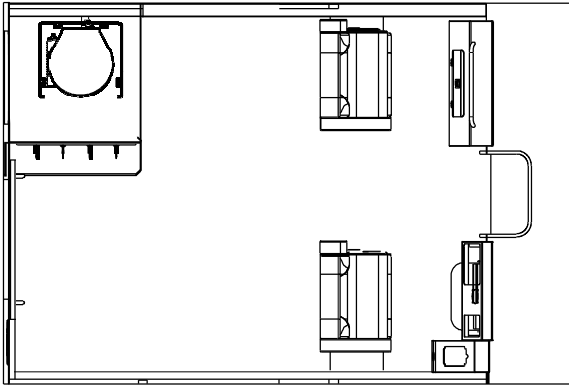

Configuration # 4

Starboard side seat with arm rests and flip up bolster for piloting from a sitting or standing position mounted on a storage box. 32" X 36" dinette table with 6' sleeper bed combo, in floor storage under the table, Galley includes ice box, stainless steel sink, electric faucet, cabinet storage, cook stove/heater and a laminate counter top.

Configuration # 5

Starboard side seat with arm rests and flip up bolster for piloting from a sitting or standing position mounted on a storage box. 32" X 36" dinette table with 6' sleeper bed combo and in floor storage under the table. One 36" jump seat, lift off back and hinged seat lid with inbox storage

Configuration # 10

Port and starboard heavy duty suspension seats mounted on a storage boxes. Starboard side 36" jump with under seat storage. Port side dinette table with storage under floor.

Pacific Series –Medium Length Cabin – (MLC) Configurations

Configuration # 7

Starboard side heavy duty suspension seat. Galley includes ice box, stainless steel sink, electric faucet, cabinet storage, 3 storage drawers, cook stove/heater and a laminate counter top. Port side 32" X 36" dinette table with 6' sleeper bed combo and in floor storage under the table. Head includes electric switch & macerator, 6 gallon waste tank, toilet paper holder, port side grab rail, cabinet light, storage shelf, with locking starboard swing door with diamond kick plates on bottom inside and out. Wash down kit included.