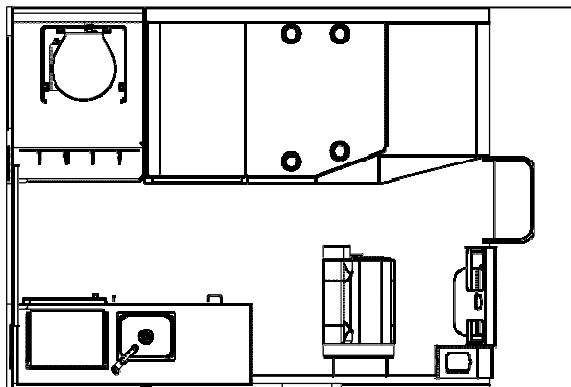

Configuration # 10

Port and starboard heavy duty suspension seats mounted on a storage boxes. Starboard side 36" jump with under seat storage. Port side dinette table with storage under floor.

Pacific Series –Medium Length Cabin – (MLC) Configurations

Configuration # 6

Port and starboard side seats with arm rests and flip up bolster for piloting from a sitting or standing position mounted on a storage box. Port side head includes electric switch & macerator, 6 gallon waste tank, toilet paper holder, port side grab rail, cabinet light storage shelf and removable plumbing access cover. Head has locking starboard swing door with diamond kick plates on bottom inside and out. Wash down kit included.

Configuration # 7

Starboard side heavy duty suspension seat. Galley includes ice box, stainless steel sink, electric faucet, cabinet storage, 3 storage drawers, cook stove/heater and a laminate counter top. Port side 32" X 36" dinette table with 6' sleeper bed combo and in floor storage under the table. Head includes electric switch & macerator, 6 gallon waste tank, toilet paper holder, port side grab rail, cabinet light, storage shelf, with locking starboard swing door with diamond kick plates on bottom inside and out. Wash down kit included.

Configuration # 9

Starboard side seat with arm rests and flip up bolster for piloting from a sitting or standing position mounted on a storage box. Galley includes ice box, stainless steel sink, electric faucet, cabinet storage, 3 storage drawers, cook stove/heater and a laminate counter top. Port side 32" X 36" dinette table with 6' sleeper bed combo and in floor storage under the table. Head includes electric switch & macerator, 6 gallon waste tank, toilet paper holder, port side grab rail, cabinet light, storage shelf, locking starboard swing door with diamond kick plates on bottom inside and out. Wash down kit included.