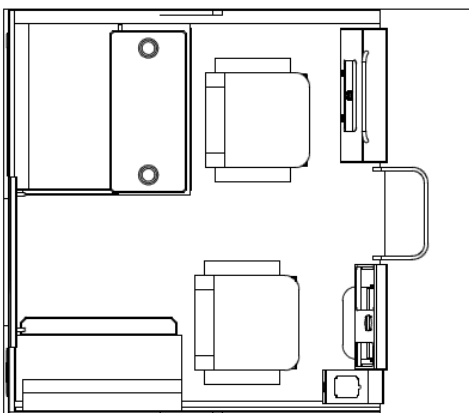

# Pacific Series – Regular Length Cabin (RLC) Configurations

**Configuration # 1**

Port and starboard side seats with arm rests and flip up bolster for piloting from a sitting or standing position mounted on a storage box.

**Configuration # 2**

Port and starboard side seats with arm rests and flip up bolster for piloting from a sitting or standing position mounted on a storage box. Pair of 36" sleeper seats, lift off back and hinged seat lids with inbox storage.

**Configuration # 4**

Starboard side seat with arm rests and flip up bolster for piloting from a sitting or standing position mounted on a storage box. 32" X 36" dinette table with 6' sleeper bed combo, in floor storage under the table, Galley includes ice box, stainless steel sink, electric faucet, cabinet storage, cook stove/heater and a laminate counter top.

**Configuration # 5**

Starboard side seat with arm rests and flip up bolster for piloting from a sitting or standing position mounted on a storage box. 32" X 36" dinette table with 6' sleeper bed combo and in floor storage under the table. One 36" jump seat, lift off back and hinged seat lid with inbox storage