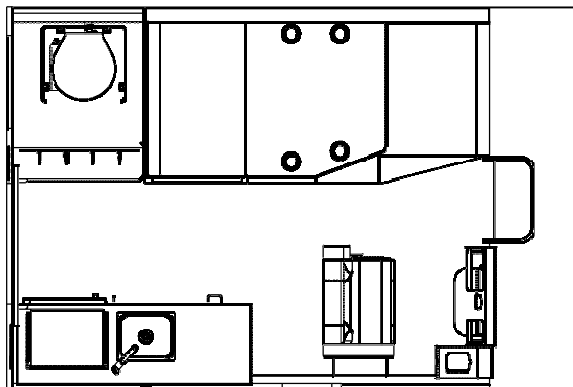

# Pacific Series –Medium Length Cabin – (MLC) Configurations

## Configuration # 6

Port and starboard side seats with arm rests and flip up bolster for piloting from a sitting or standing position mounted on a storage box. Port side head includes electric switch & macerator, 6 gallon waste tank, toilet paper holder, port side grab rail, cabinet light storage shelf and removable plumbing access cover. Head has locking starboard swing door with diamond kick plates on bottom inside and out. Wash down kit included.

## Configuration # 7

Starboard side heavy duty suspension seat. Galley includes ice box, stainless steel sink, electric faucet, cabinet storage, 3 storage drawers, cook stove/heater and a laminate counter top. Port side 32" X 36" dinette table with 6' sleeper bed combo and in floor storage under the table. Head includes electric switch & macerator, 6 gallon waste tank, toilet paper holder, port side grab rail, cabinet light, storage shelf, with locking starboard swing door with diamond kick plates on bottom inside and out. Wash down kit included.

## Configuration # 9

Starboard side seat with arm rests and flip up bolster for piloting from a sitting or standing position mounted on a storage box. Galley includes ice box, stainless steel sink, electric faucet, cabinet storage, 3 storage drawers, cook stove/heater and a laminate counter top. Port side 32" X 36" dinette table with 6' sleeper bed combo and in floor storage under the table. Head includes electric switch & macerator, 6 gallon waste tank, toilet paper holder, port side grab rail, cabinet light, storage shelf, locking starboard swing door with diamond kick plates on bottom inside and out. Wash down kit included.