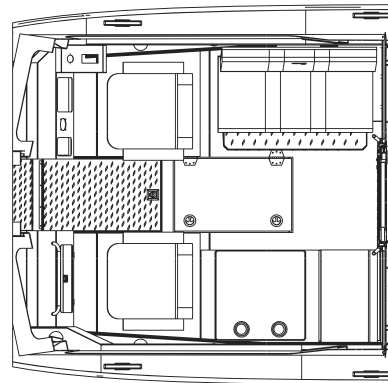

ALASKA SERIES

REGULAR LENGTH CABIN (RLC) CONFIGURATIONS - 250 ONLY

CONFIGURATION #1

RLC, Baseline

CONFIGURATION #2

RLC, Sleepers

CONFIGURATION #7

RLC W/Head, Sleeper

CONFIGURATION #8

Truck seats, Dinette, Sleeper

ALASKA SERIES MEDIUM LENGTH CABIN (MLC) CONFIGURATIONS

CONFIGURATION #3

MLC, Galley, Head, Sleepers

CONFIGURATION #4

MLC, Head, Sleeper Bench

CONFIGURATION #6

MLC, Baseline

CONFIGURATION #9

MLC, Galley, Head, Truck Dinette, Sleeper

CONFIGURATION #10

MLC, Sleeper Benches