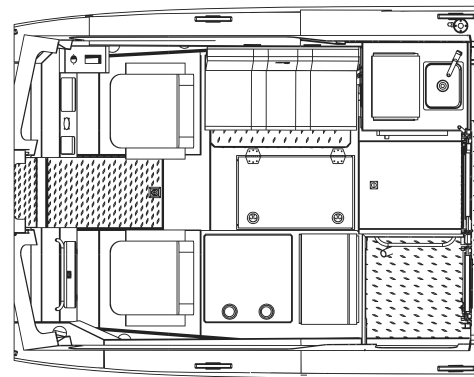

ALASKA SERIES

REGULAR LENGTH CABIN (RLC) CONFIGURATIONS - 250 ONLY

CONFIGURATION #1

RLC, Baseline

CONFIGURATION #2

RLC, Sleepers

CONFIGURATION #7

RLC W/Head, Sleeper

CONFIGURATION #8

Truck seats, Dinette, Sleeper

ALASKA SERIES MEDIUM LENGTH CABIN (MLC) CONFIGURATIONS

CONFIGURATION #3

MLC, Galley, Head, Sleepers

CONFIGURATION #4

MLC, Head, Sleeper Bench

CONFIGURATION #6

MLC, Baseline

CONFIGURATION #9

MLC, Galley, Head, Truck Dinette, Sleeper

CONFIGURATION #10

MLC, Sleeper Benches