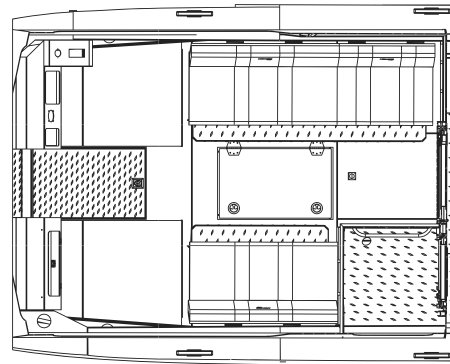

ALASKA SERIES

REGULAR LENGTH CABIN (RLC) CONFIGURATIONS - 250 ONLY

CONFIGURATION #1

RLC, Baseline

CONFIGURATION #2

RLC, Sleepers

CONFIGURATION #7

RLC W/Head, Sleeper

CONFIGURATION #8

Truck seats, Dinette, Sleeper

ALASKA SERIES MEDIUM LENGTH CABIN (MLC) CONFIGURATIONS

CONFIGURATION #3

MLC, Galley, Head, Sleepers

CONFIGURATION #4

MLC, Head, Sleeper Bench

CONFIGURATION #6

MLC, Baseline

CONFIGURATION #9

MLC, Galley, Head, Truck Dinette, Sleeper

CONFIGURATION #10

MLC, Sleeper Benches