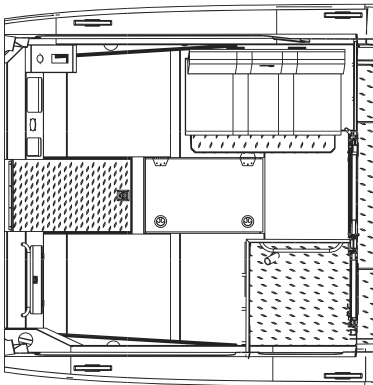

ALASKA SERIES

REGULAR LENGTH CABIN (RLC) CONFIGURATIONS - 250 ONLY

CONFIGURATION #1

RLC, Baseline

CONFIGURATION #2

RLC, Sleepers

CONFIGURATION #7

RLC W/Head, Sleeper

CONFIGURATION #8

Truck seats, Dinette, Sleeper

ALASKA SERIES MEDIUM LENGTH CABIN (MLC) CONFIGURATIONS

CONFIGURATION #3

MLC, Galley, Head, Sleepers

CONFIGURATION #4

MLC, Head, Sleeper Bench

CONFIGURATION #6

MLC, Baseline

CONFIGURATION #9

MLC, Galley, Head, Truck Dinette, Sleeper

CONFIGURATION #10

MLC, Sleeper Benches