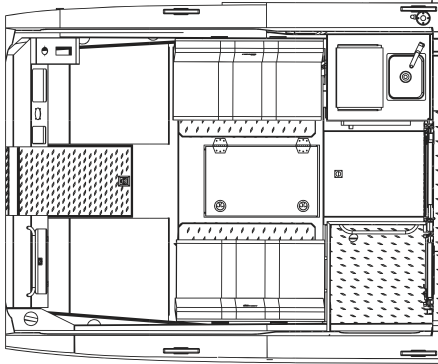

ALASKA SERIES

REGULAR LENGTH CABIN (RLC) CONFIGURATIONS - 250 ONLY

CONFIGURATION #1

RLC, Baseline

CONFIGURATION #2

RLC, Sleepers

CONFIGURATION #7

RLC W/Head, Sleeper

CONFIGURATION #8

Truck seats, Dinette, Sleeper

ALASKA SERIES MEDIUM LENGTH CABIN (MLC) CONFIGURATIONS

CONFIGURATION #3

MLC, Galley, Head, Sleepers

CONFIGURATION #4

MLC, Head, Sleeper Bench

CONFIGURATION #6

MLC, Baseline

CONFIGURATION #9

MLC, Galley, Head, Truck Dinette, Sleeper

CONFIGURATION #10

MLC, Sleeper Benches