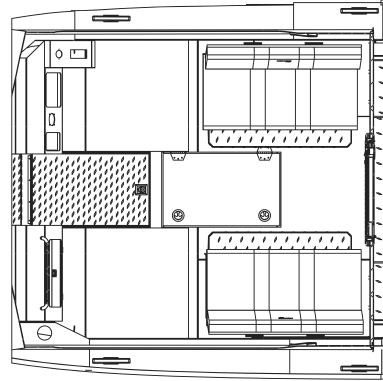

ALASKA SERIES

REGULAR LENGTH CABIN (RLC) CONFIGURATIONS - 250 ONLY

CONFIGURATION #1

RLC, Baseline

CONFIGURATION #2

RLC, Sleepers

CONFIGURATION #7

RLC W/Head, Sleeper

CONFIGURATION #8

Truck seats, Dinette, Sleeper

ALASKA SERIES MEDIUM LENGTH CABIN (MLC) CONFIGURATIONS

CONFIGURATION #3

MLC, Galley, Head, Sleepers

CONFIGURATION #4

MLC, Head, Sleeper Bench

CONFIGURATION #6

MLC, Baseline

CONFIGURATION #9

MLC, Galley, Head, Truck Dinette, Sleeper

CONFIGURATION #10

MLC, Sleeper Benches