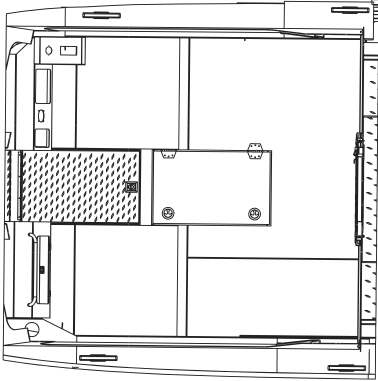

ALASKA SERIES

REGULAR LENGTH CABIN (RLC) CONFIGURATIONS - 250 ONLY

CONFIGURATION #1

RLC, Baseline

CONFIGURATION #2

RLC, Sleepers

CONFIGURATION #7

RLC W/Head, Sleeper

CONFIGURATION #8

Truck seats, Dinette, Sleeper

ALASKA SERIES MEDIUM LENGTH CABIN (MLC) CONFIGURATIONS

CONFIGURATION #3

MLC, Galley, Head, Sleepers

CONFIGURATION #4

MLC, Head, Sleeper Bench

CONFIGURATION #6

MLC, Baseline

CONFIGURATION #9

MLC, Galley, Head, Truck Dinette, Sleeper

CONFIGURATION #10

MLC, Sleeper Benches