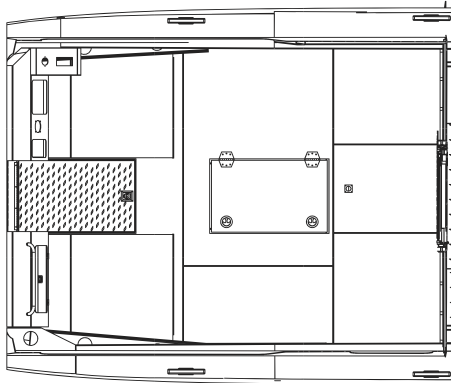

ALASKA SERIES

REGULAR LENGTH CABIN (RLC) CONFIGURATIONS - 250 ONLY

CONFIGURATION #1

RLC, Baseline

CONFIGURATION #2

RLC, Sleepers

CONFIGURATION #7

RLC W/Head, Sleeper

CONFIGURATION #8

Truck seats, Dinette, Sleeper

ALASKA SERIES MEDIUM LENGTH CABIN (MLC) CONFIGURATIONS

CONFIGURATION #3

MLC, Galley, Head, Sleepers

CONFIGURATION #4

MLC, Head, Sleeper Bench

CONFIGURATION #6

MLC, Baseline

CONFIGURATION #9

MLC, Galley, Head, Truck Dinette, Sleeper

CONFIGURATION #10

MLC, Sleeper Benches