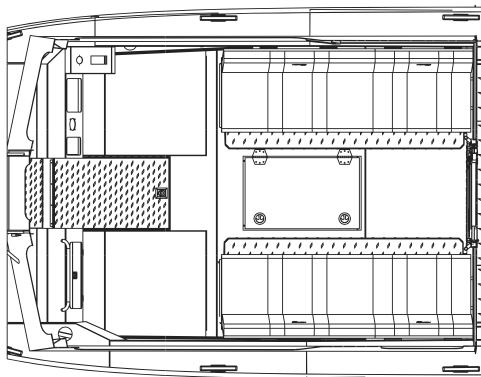

ALASKA SERIES

REGULAR LENGTH CABIN (RLC) CONFIGURATIONS - 250 ONLY

CONFIGURATION #1

RLC, Baseline

CONFIGURATION #2

RLC, Sleepers

CONFIGURATION #7

RLC W/Head, Sleeper

CONFIGURATION #8

Truck seats, Dinette, Sleeper

ALASKA SERIES MEDIUM LENGTH CABIN (MLC) CONFIGURATIONS

CONFIGURATION #3

MLC, Galley, Head, Sleepers

CONFIGURATION #4

MLC, Head, Sleeper Bench

CONFIGURATION #6

MLC, Baseline

CONFIGURATION #9

MLC, Galley, Head, Truck Dinette, Sleeper

CONFIGURATION #10

MLC, Sleeper Benches