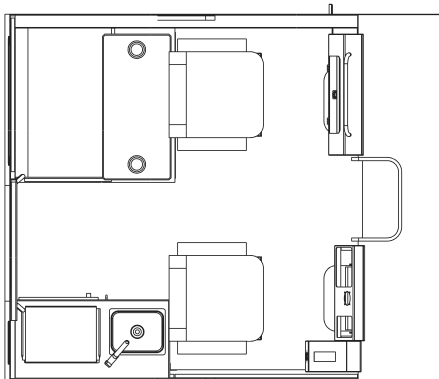

PACIFIC SERIES

REGULAR LENGTH CABIN (RLC) CONFIGURATIONS

CONFIG #1
PC RLC/PE RLC
BASELINE

CONFIG #2
PC RLC/PE RLC
SLEEPERS

CONFIG #5
PC RLC/PE RLC
DINETTE, JUMP

CONFIG #4
PC RLC/PE RLC
GALLEY, DINETTE

CONFIG #12
PC RLC/PE RLC
GALLEY, HALF DINETTE

CONFIG #10
PC RLC/PE RLC
JUMP, HALF DINETTE