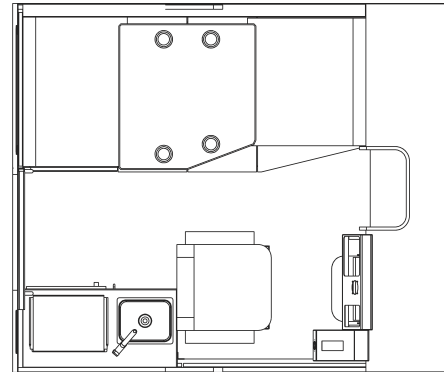

PACIFIC SERIES

REGULAR LENGTH CABIN (RLC) CONFIGURATIONS

CONFIG #1
PC RLC/PE RLC
BASELINE

CONFIG #2
PC RLC/PE RLC
SLEEPERS

CONFIG #5
PC RLC/PE RLC
DINETTE, JUMP

CONFIG #4
PC RLC/PE RLC
GALLEY, DINETTE

CONFIG #12
PC RLC/PE RLC
GALLEY, HALF DINETTE

CONFIG #10
PC RLC/PE RLC
JUMP, HALF DINETTE