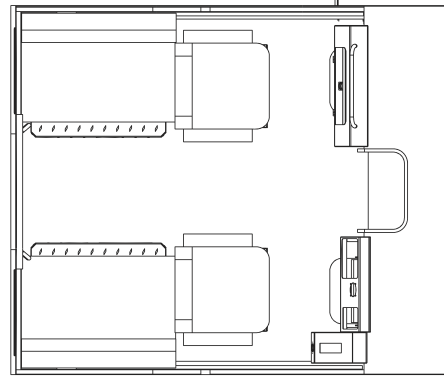

PACIFIC SERIES

REGULAR LENGTH CABIN (RLC) CONFIGURATIONS

CONFIG #1
PC RLC/PE RLC
BASELINE

CONFIG #2
PC RLC/PE RLC
SLEEPERS

CONFIG #5
PC RLC/PE RLC
DINETTE, JUMP

CONFIG #4
PC RLC/PE RLC
GALLEY, DINETTE

CONFIG #12
PC RLC/PE RLC
GALLEY, HALF DINETTE

CONFIG #10
PC RLC/PE RLC
JUMP, HALF DINETTE