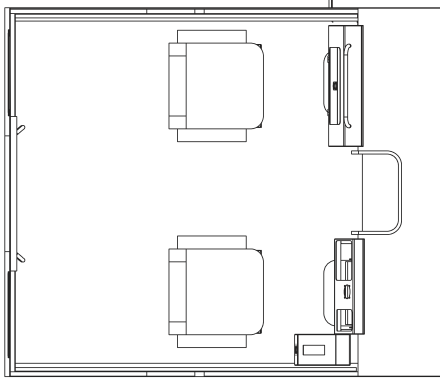

PACIFIC SERIES

REGULAR LENGTH CABIN (RLC) CONFIGURATIONS

CONFIG #1
PC RLC/PE RLC
BASELINE

CONFIG #2
PC RLC/PE RLC
SLEEPERS

CONFIG #5
PC RLC/PE RLC
DINETTE, JUMP

CONFIG #4
PC RLC/PE RLC
GALLEY, DINETTE

CONFIG #12
PC RLC/PE RLC
GALLEY, HALF DINETTE

CONFIG #10
PC RLC/PE RLC
JUMP, HALF DINETTE