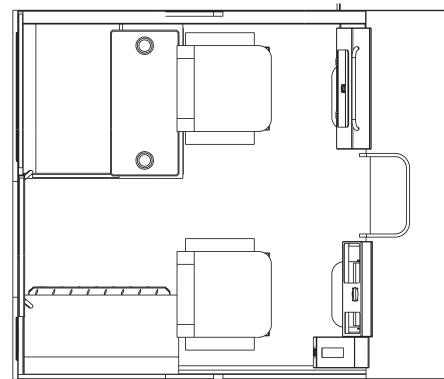

PACIFIC SERIES

REGULAR LENGTH CABIN (RLC) CONFIGURATIONS

CONFIG #1
PC RLC/PE RLC
BASELINE

CONFIG #2
PC RLC/PE RLC
SLEEPERS

CONFIG #5
PC RLC/PE RLC
DINETTE, JUMP

CONFIG #4
PC RLC/PE RLC
GALLEY, DINETTE

CONFIG #12
PC RLC/PE RLC
GALLEY, HALF DINETTE

CONFIG #10
PC RLC/PE RLC
JUMP, HALF DINETTE