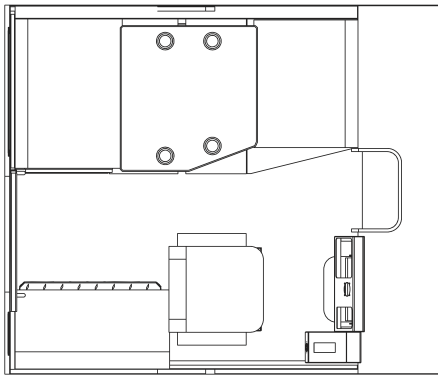

PACIFIC SERIES

REGULAR LENGTH CABIN (RLC) CONFIGURATIONS

CONFIG #1
PC RLC/PE RLC
BASELINE

CONFIG #2
PC RLC/PE RLC
SLEEPERS

CONFIG #5
PC RLC/PE RLC
DINETTE, JUMP

CONFIG #4
PC RLC/PE RLC
GALLEY, DINETTE

CONFIG #12
PC RLC/PE RLC
GALLEY, HALF DINETTE

CONFIG #10
PC RLC/PE RLC
JUMP, HALF DINETTE